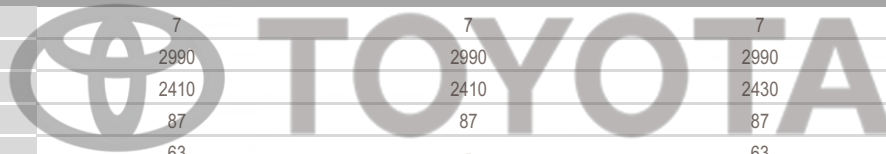

TOYOTA

LAND CRUISER PRADO

TECHNICAL CHARACTERISTICS	3.0L TX-L 6-Manual 4x4	3.0L TX-L 6-Manual 4x4	3.0L TX-L 5-Auto 4x4	3.0L VX 5-Auto 4x4
ENGINE				
Number of cylinders	4	4	4	4
Displacement (cc)	2982	2982	2982	2982
Max power kW/rpm	120/3400	120/3400	120/3400	120/3400
Fuel type	Diesel	Diesel	Diesel	Diesel
Max power HP/rpm	163/3400	163/3400	163/3400	163/3400
Max torque Nm	400/1600-2800	400/1600-2800	400/1600-2800	400/1600-2800
Engine Type	Cylinder in line	Cylinder in line	Cylinder in line	Cylinder in line
BODY				
Number of doors	5 doors	5 doors	5 doors	5 doors
DIMENSIONS				
Dimensions (Lxwxh) in mm	5010 x 1885 x 1890	4840 x 1885 x 1890	5010 x 1885 x 1890	5010 x 1885 x 1890
Wheelbase (mm)	2790	2790	2790	2790
Ground clearance (mm)	215	215	215	215
Turning radius (m)	5,8	5,8	5,8	5,8
Approach angle (degrees)	31	31	31	31
Departure angle (degrees)	25	25	25	25
TRANSMISSION				
Gearbox	Manual	Manual	Automatic	Automatic
Transmission	All time 4x4	All time 4x4	All time 4x4	All time 4x4
WEIGHT/CAPACITIES				
Number of seats	7	7	7	7
Gross vehicle weight (kg)	2990	2990	2990	2990
Curb weight (kg)	2410	2410	2430	2430
Fuel tank capacity (L)	87	87	87	87
Additional fuel tank capacity (L)	63	-	63	63
BRAKES				
Rear brake	Ventilated discs	Ventilated discs	Ventilated discs	Ventilated discs
Front brake	Ventilated discs	Ventilated discs	Ventilated discs	Ventilated discs
SUSPENSIONS				
Rear suspension	Coil type	Coil type	Coil type	Coil type
Front suspension	Double triangle	Double triangle	Double triangle	Double triangle
TYRES				
Tyre dimension	265/65 R17	265/65 R17	265/65 R17	265/60 R18
EXTERIOR				
Wheels	Aluminium	Aluminium	Aluminium	Aluminium
Folding side mirrors	Electrics	Electrics	Electrics	Electrics
Adjustable side mirrors	Electrics	Electrics	Electrics	Electrics
Bumper - Front&Rear	Body colour	Body colour	Body colour	Body colour
Front grill	Chrome	Chrome	Chrome	Chrome