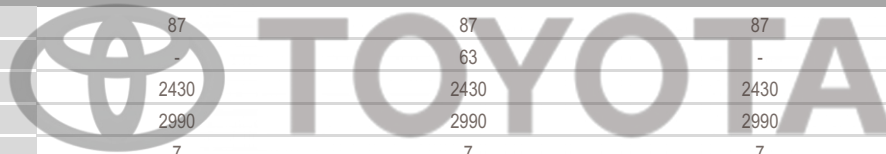

TOYOTA

# LAND CRUISER PRADO

TECHNICAL CHARACTERISTICS	3.0L VX 5-Auto 4x4	3.0L VX-Fabric 5-Auto 4x4	3.0L VX-Fabric 5-Auto 4x4	3.0L VX-L 5-Auto 4x4
<b>ENGINE</b>				
Number of cylinders	4	4	4	4
Engine Type	Cylinder in line	Cylinder in line	Cylinder in line	Cylinder in line
Fuel type	Diesel	Diesel	Diesel	Diesel
Displacement (cc)	2982	2982	2982	2982
Max power kW/rpm	120/3400	120/3400	120/3400	120/3400
Max power HP/rpm	163/3400	163/3400	163/3400	163/3400
Max torque Nm	400/1600-2800	400/1600-2800	400/1600-2800	400/1600-2800
<b>BODY</b>				
Number of doors	5 doors	5 doors	5 doors	5 doors
<b>DIMENSIONS</b>				
Departure angle (degrees)	25	25	25	25
Approach angle (degrees)	31	31	31	31
Dimensions (Lxwxh) in mm	4840 x 1885 x 1890	5010 x 1885 x 1890	4840 x 1885 x 1890	4840 x 1885 x 1890
Wheelbase (mm)	2790	2790	2790	2790
Ground clearance (mm)	215	215	215	215
Turning radius (m)	5.8	5.8	5.8	5.8
<b>TRANSMISSION</b>				
Transmission	All time 4x4	All time 4x4	All time 4x4	All time 4x4
Gearbox	Automatic	Automatic	Automatic	Automatic
<b>WEIGHT/CAPACITIES</b>				
Fuel tank capacity (L)	87	87	87	87
Additional fuel tank capacity (L)	-	63	-	-
Curb weight (kg)	2430	2430	2430	2430
Gross vehicle weight (kg)	2990	2990	2990	2990
Number of seats	7	7	7	7
<b>BRAKES</b>				
Front brake	Ventilated discs	Ventilated discs	Ventilated discs	Ventilated discs
Rear brake	Ventilated discs	Ventilated discs	Ventilated discs	Ventilated discs
<b>SUSPENSIONS</b>				
Front suspension	Double triangle	Double triangle	Double triangle	Double triangle
Rear suspension	Coil type	Coil type	Coil type	Coil type
<b>TYRES</b>				
Tyre dimension	265/60 R18	265/60 R18	265/60 R18	265/60 R18
<b>EXTERIOR</b>				
Roof rail	✓	✓	✓	✓
Folding side mirrors	Electrics	Electrics	Electrics	Electrics
Adjustable side mirrors	Electrics	Electrics	Electrics	Electrics
Wheels	Aluminium	Aluminium	Aluminium	Aluminium
Front grill	Chrome	Chrome	Chrome	Chrome